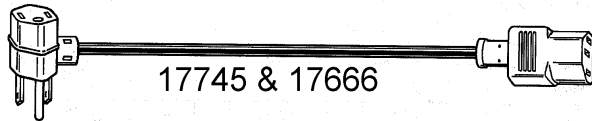

17745 & 17666