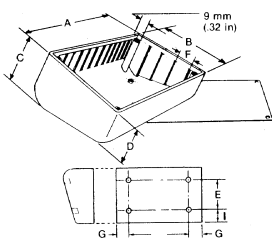

ENCLOSURES

RUBBER FEET! (24 per package)			
PIX	SIZE	MOUNTING	PART #
	.37" dia. x .12" high	self-adhesive	1421T2 HAM
	.5" x .5" x .25" high	self-adhesive	1421T3 HAM
	.7" x .7" x .31" high	self-adhesive	1421T4 HAM
	.75" dia. x .5" high	screw-on with self-tapping screws provided	1421T7 HAM

VENTILATED HIGH PROFILE INSTRUMENT CASES			
•20 guage steel case .064" alum. panels •off-white color			
A	B	C	PART #
6"	10"	5"	1401A HAM
10"	14"	6.5"	1401K HAM
14"	10"	5"	1401P HAM

LOW PROFILE INSTRUMENT CASES			
20 guage steel .064" alum. panels			
A"	B"	C"	PART #
6	6	3	1458C3 HAM
8	8	4	1458D4 HAM
8	10	3	1458E3 HAM
8	10	5	1458E5 HAM
10	8	3	1458G3 HAM

COLORS: Standard color is black. For a blue cabinet, add a "B" to the end of the above part number.

**HAMMOND
MANUFACTURING**

TILT STANDS

Locks in elevated or folded position. Four screw-on nylon feet provided. Stand is .18" diameter chromed steel. **1427D5 HAM** (5.5" mounting centers) **1427D7 HAM** (7" mounting centers) **1427D10 HAM** (10" mounting centers)

PLASTIC INSTRUMENT CONSOLE

Integral card guides .04" alum panel on one side 4 self-adhesive feet. Black color 6.34"w, 3.78"d, 2.29"h **1595CBK HAM**