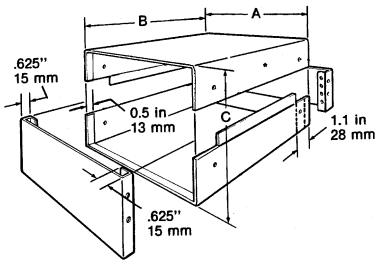

**HAMMOND
MANUFACTURING**