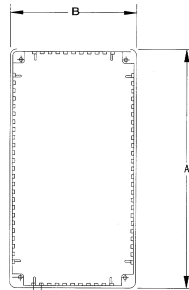

DIECAST ALUMINUM BOXES			
•Natural Finish		•Good RFI shielding	
LENGTH Side "A"	WIDTH Side "B"	HEIGHT Side "C"	PART #
1.5	1.13	0.88	3753 POM (blue)
1.98	1.07	1.84	1590LB HAM
2.25	1.13	0.88	2400 POM
3	2.63	1.65	3606 POM
3.63	1.52	1.07	1590A HAM
4.33	3.23	1.58	1590S HAM
4.38	2.4	1.07	1590B HAM
4.7	3.7	1.18	1590BB HAM
4.7	3.7	2.06	1590C HAM
4.72	3.15	2.17	1590T HAM
4.72	4.72	2.17	1590U HAM
4.72	4.72	3.54	1590V HAM
4.75	2.64	1.71	2906 POM (flange mount)
7.39	4.72	2.06	1590D HAM
7.39	4.72	3.06	1590E HAM
7.41	7.41	2.5	1590F HAM

COLORS: Available by special order in beige, black, blue & grey (not normal stock items at Ack).

SMALL SHEET ALUMINUM BOXES "miniboxes"				
L	W	H	PART # (painted)	PART # (natural)
2.75	2.125	1.625	CU2100B	CU3000A
3.25	2.125	1.625	CU2101B	CU3001A
4	2.125	1.625	CU2102B	CU3002A
4	2.25	2.25	CU2103B	CU3003A
5	2.2	2.2	1411K HAM	N/A
5	2.25	2.25	CU2104B	CU3004A
5	4	3	CU2105B	CU3005A
5.25	3	2.125	CU2106B	CU3006A
6	3	3	1411M HAM	N/A
6	5	4	CU2107B	CU3007A
7	5	3	CU2108B	CU3008A
8	6	3.5	CU2109B	CU3009A*
10	6	3.5	CU2110B	CU3010A*
12	7	4	CU2111B	CU3011A
17	5	4	CU2112B	CU3012A
10	2	1.625	CU2113B	CU3013A
12	2.5	2.25	CU2114B	CU3014A*

*non-stocked item. Available by special order.

"OH" SERIES DESK TOP CABINETS
.050" aluminum
1/4" overhang each end
4 rubber feet
Royal Blue & White Finish

D"	W"	H"	PART #
4	3	2	OH-432 LMB
5	4	2.2	OH-542 LMB
7.75	6	2.7	OH-743 LMB

DIECAST ALUMINUM PC CARD BOXES				
A	B	C	NATURAL FINISH	GREY FINISH
4	2	0.84	1590L HAM	1590LP HAM
4.4	2.44	1.06	1590M HAM*	1590MP HAM
4.75	2.56	1.4	1590N HAM*	1590NP HAM
7.5	4.33	2.22	1590R HAM*	1590RP HAM

*SPECIAL ORDER ITEM (Not usually stocked at Ack)

"MODERNISTIC ENCLOSURE" ("M-E") SERIES			
Built-in chassis 4 rubber feet White Face with Black Cover			
D"	W"	H"	PART #
4	6	2.5	M-E462 LMB
5	8	3	M-E583 LMB
7	11	4	M-E7114 LMB