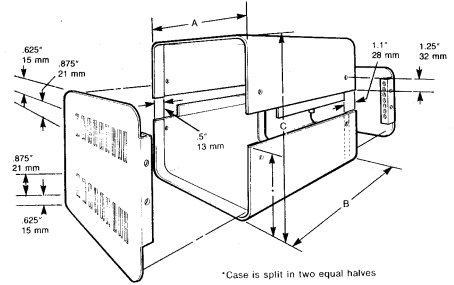

CHASSIS: Order "CO-1 CHAS LMB" (11 x 13 x 2) for the CO-1 chassis. Order "CO-2 CHAS LMB" (8 x 11 x 2) for the CO-2.

HAMMOND
MANUFACTURING

SLOPED FRONT BOXES						
A" height	B" width	C" depth	D" flat	E° angle	F" front height	PART #
1	1	2	.050 aluminum. Length of flat top is 1/2 the total depth. Unpainted.			MDC-211 LMB
1.5	2	3	.050 aluminum. Length of flat top is 1/2 the total depth. Beige & ivory.			MDC-321 LMB
2	3	4				MDC-432 LMB
2	3	5				MDC-532 LMB
2.25	4	6				MDC-642 LMB
2.5	5	7				MDC-752 LMB
2.5	4.5	10				MDC-1042 LMB
4	10	10.2			5.2	30°
4.25	4.93	5	3.06	.09 aluminum base; .05 cover. Black & white.		SC-12100 BUD

ENCLOSURES

RUBBER FEET! (24 per package)			
PIX	SIZE	MOUNTING	PART #
	.37" dia. x .12" high	self-adhesive	1421T2 HAM
	.5" x .5" x .25" high	self-adhesive	1421T3 HAM
	.7" x .7" x .31" high	self-adhesive	1421T4 HAM
	.75" dia. x .5" high	screw-on with self-tapping screws provided	1421T7 HAM