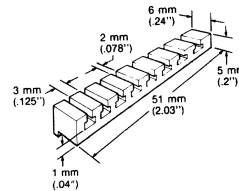

ENCLOSURES

PLASTICASE by BUD
 •ABS •Molded-in card guides
 •Bone gray
 (dimensions shown in inches)

H	W	D	BUD PART #
1.53	5.08	5.3	PC-11402 BUD
1.53	6.33	9.62	PC-11404 BUD
2.52	6.12	6.32	PC-11406 BUD
2.52	8.1	6.32	PC-11408 BUD
3.3	6.12	6.32	PC-11410 BUD
3.3	8.1	6.32	PC-11412 BUD

SMALL PLASTIC (HAMMOND) & PHENOLIC (POMONA) BOXES
 (standard color: black)

short side (in.)	long side (in.)	height (lid off)	part #
1	2.25	1	2103 POM
1.44	1.75	0.69	2105 POM
1.53	2.38	1.53	2104 POM
1.81	2.69	1.37	3850 POM (nylon)
2	3.9	0.8	1591ABK HAM
2.2	3.3	1.4	1591LBK HAM
2.4	4.4	1.1	1591BBK HAM
2.6	4.7	1.4	1591CBK HAM
3.1	5.9	1.8	1591DBK HAM
4.4	7.5	2.2	1591EBK HAM