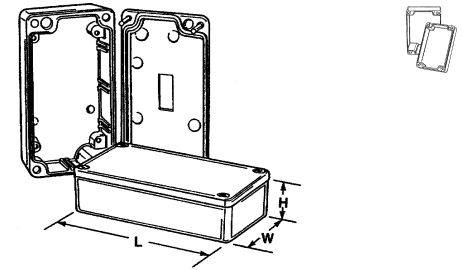

ENCLOSURES

PLASTICASE by BUD
 •ABS •Molded-in card guides
 •Bone gray
 (dimensions shown in inches)

H	W	D	BUD PART #
1.53	5.08	5.3	PC-11402 BUD
1.53	6.33	9.62	PC-11404 BUD
2.52	6.12	6.32	PC-11406 BUD
2.52	8.1	6.32	PC-11408 BUD
3.3	6.12	6.32	PC-11410 BUD
3.3	8.1	6.32	PC-11412 BUD

SMALL PLASTIC (HAMMOND) & PHENOLIC (POMONA) BOXES
 (standard color: black)

short side (in.)	long side (in.)	height (lid off)	part #
1	2.25	1	2103 POM
1.44	1.75	0.69	2105 POM
1.53	2.38	1.53	2104 POM
1.81	2.69	1.37	3850 POM (nylon)
2	3.9	0.8	1591ABK HAM
2.2	3.3	1.4	1591LBK HAM
2.4	4.4	1.1	1591BBK HAM
2.6	4.7	1.4	1591CBK HAM
3.1	5.9	1.8	1591DBK HAM
4.4	7.5	2.2	1591EBK HAM

PC CARD ADAPTERS

Allows mounting of cards at right angles to the slots already moulded into Hammond plastic boxes.
1591Z6 HAM (6/pkg)
1591Z100 HAM (100/pkg)

OPTIONS: Other colors available by special order, as are both clear & metal lids. Inquire.
 CARD GUIDES: The 3850 Pom & all Hammond boxes have integral card guides.