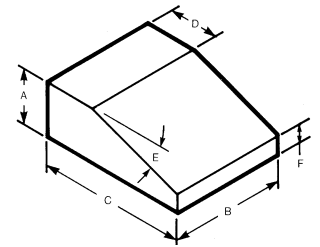

HAMMOND
MANUFACTURING

SLOPED FRONT BOXES								
A" height	B" width	C" depth	D" flat	E° angle	F" front height	PART #		
1	1	2	.050 aluminum. Length of flat top is 1/2 the total depth. Unpainted.			MDC-211 LMB		
1.5	2	3	.050 aluminum. Length of flat top is 1/2 the total depth. Beige & ivory.			MDC-321 LMB		
2	3	4				MDC-432 LMB		
2	3	5				MDC-532 LMB		
2.25	4	6				MDC-642 LMB		
2.5	5	7				MDC-752 LMB		
2.5	4.5	10				MDC-1042 LMB		
4	10	10.2			5.2	30°	1.1	1456KK4WHBU
4.25	4.93	5	3.06	.09 aluminum base; .05 cover. Black & white.		SC-12100 BUD